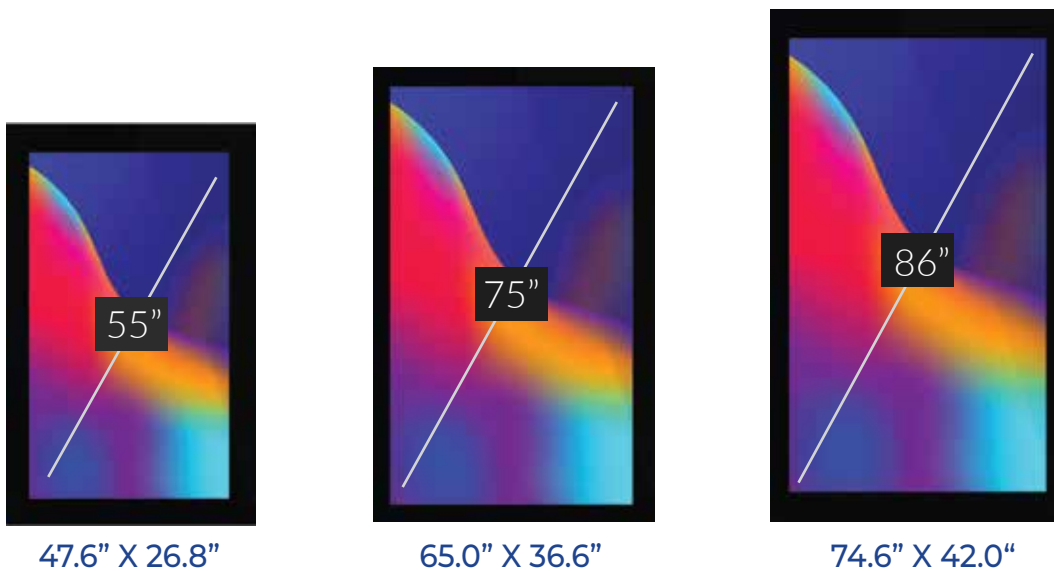

Display Size Comparisons

Here are the comparisons for the total “Active Viewing Area” (Advertising size) for the different LCD sizes:

55"

BoldVu® 55" provides 1,276 in² (0.8 m²)

75"

BoldVu® 75" provides 2,373 in² (1.5 m²)

86% more than the 55"

86"

BoldVu® 86" provides 3,131 in² (2.0 m²)

145% more than the 55"
32% more than the 75"